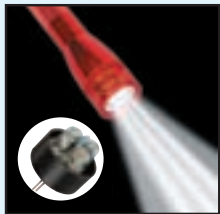

Fits In Your Pocket

Mini Maglite® AAA

The Mini MagLite® AAA flashlight has 25% more candle power than the average penlight yet is small enough to carry in your pocket.

No. MAG-M3A016	Black AAA Mini-Mag	\$14.95
No. MAG-M3A116	Blue AAA Mini-Mag	\$14.95
No. MAG-M3A036	Red AAA Mini-Mag	\$14.95

Standard LED Flashlight

The standard for most police, emergency and medical professionals. 400% brighter than ordinary flashlights. Spare bulb included. Batteries sold separately.

No. MAG-S2D016	2-Cell D Flashlight	\$26.50
No. MAG-S3D016	3-Cell D Flashlight	\$27.50
No. MAG-S2C016	2-Cell C Flashlight	\$24.50

Upgrade Kit - LED Conversion and Tail Cap Switch for AA Mini Maglite®

Switch between 100%, 50% and 25% light for floodlight and spotlight functionality. Super-bright 1-watt LED lasts for 50,000 hours. Push-button on-off tail switch. Includes 3 strobe settings. No. NIT-LUC-07\$15.95