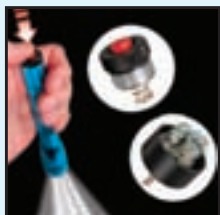

Standard LED Flashlight

The standard for most police, emergency and medical professionals. 400% brighter than ordinary flashlights. Spare bulb included. Batteries sold separately.

No. MAG-S2D016	2-Cell D Flashlight	\$26.50
No. MAG-S3D016	3-Cell D Flashlight	\$27.50
No. MAG-S2C016	2-Cell C Flashlight	\$24.50

Upgrade Kit - LED Conversion and Tail Cap Switch for AA Mini Maglite®

Switch between 100%, 50% and 25% light for floodlight and spotlight functionality. Super-bright 1-watt LED lasts for 50,000 hours. Push-button on-off tail switch. Includes 3 strobe settings. No. NIT-LUC-07\$15.95