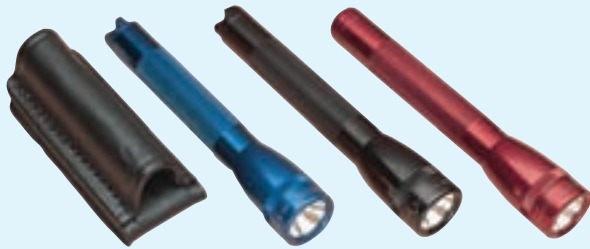

Flashlights & Inspection

MAG-LITE®