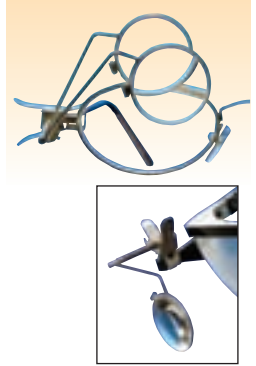

Flashlights & Inspection

MAG-LITE®

A Must For Every Tool Kit

Small yet powerful. Machined aluminum makes these Mag-Lites® virtually indestructible. Water- and shock-resistant. Adjustable beam delivers an intense spotlight to focus at great distances, or a broad floodlight for a wide perspective. Come with batteries and spare bulb. Lifetime warranty.

Mini Maglite® AA

70 times brighter than ordinary flashlights. The perfect complement to any tool kit.

Cat. No.	Description	Price
MAG-M2A016	Black AA Mini-Mag	$14.95
MAG-M2A116	Blue AA Mini-Mag	$14.95
MAG-M2A036	Red AA Mini-Mag	$14.95
MAG-AM2A026	Belt Loop Holster	$7.95
MAG-LM2A001	Replacement Bulb	$5.95

Fits In Your Pocket

Mini Maglite® AAA

The Mini MagLite® AAA flashlight has 25% more candle power than the average penlight yet is small enough to carry in your pocket.

No. MAG-M3A016	Black AAA Mini-Mag	$14.95
No. MAG-M3A116	Blue AAA Mini-Mag	$14.95
No. MAG-M3A036	Red AAA Mini-Mag	$14.95

Standard LED Flashlight

The standard for most police, emergency and medical professionals. 400% brighter than ordinary flashlights. Spare bulb included. Batteries sold separately.

No. MAG-S2D016	2-Cell D Flashlight	$26.50
No. MAG-S3D016	3-Cell D Flashlight	$27.50
No. MAG-S2C016	2-Cell C Flashlight	$24.50

Upgrade Kit - LED Conversion and Tail Cap Switch for AA Mini Maglite®

Switch between 100%, 50% and 25% light for floodlight and spotlight functionality. Super-bright 1-watt LED lasts for 50,000 hours. Push-button on-off tail switch. Includes 3 strobe settings. No. NIT-LUC-07 .....$15.95

LED Upgrade Kit for AA Mini Maglite®

Features a high quality LED light, tail cap on/off, and five times the battery life. No. NIT-LRB-07 .....$10.95

Bausch & Lomb

A necessity for detailed work!